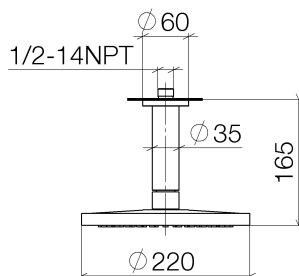

## Shower - IMO

Rain shower ceiling-mounted - polished chrome

Article number: 28 669 970-00 0010

- Stream: Rain
- Descaling system
- Rain shower  $\varnothing$  8-5/8"
- Optional flange  $\varnothing$  2-3/8" included
- 1/2" connection
- Water flow rate limited to max. 1.8 gpm

## Dimensional drawing

All dimensions in mm / inch = mm x 0,0394

Shower - IMO  
Rain shower ceiling-mounted - polished chrome  
Article number: 28 669 970-00 0010