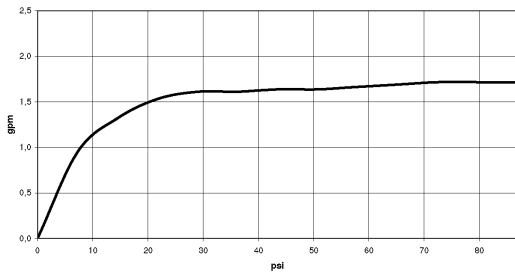

## Dimensional drawing

All dimensions in mm / inch = mm x 0,0394

Shower - IMO  
Rain shower ceiling-mounted - polished chrome  
Article number: 28 669 970-00 0010

### Flow rate chart